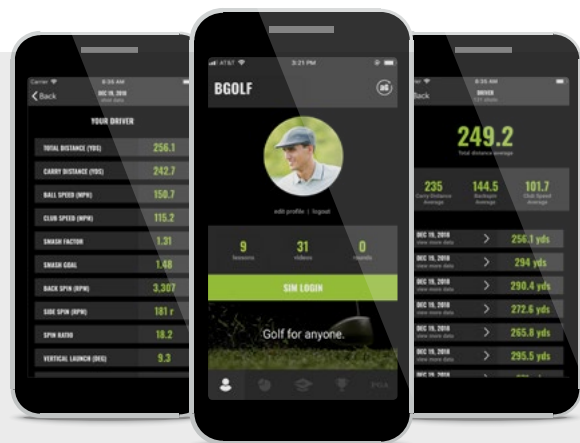

QUESTIONS?

Contact sales@aboutgolf.com.au or visit us at aboutgolf.com.au

UNBEATABLE ACCURACY WITH 3TRAK

aboutGOLF Simulators are powered by 3Trak®; aboutGOLF's patented, three-dimensional, high-speed camera and tracking system. 3Trak® machine vision technology extracts every bit of usable data from dozens of images per shot. It provides accurate ball and club data on any type of shot regardless of speed, spin or launch angle. The shot is then replicated in the simulator using advanced flight and terrain physics allowing you to see and play the shot as if you were outdoors. The result is the most realistic indoor golf experience possible.

IMPROVE YOUR SWING WITH AG FLIX

aG Flix is a world-class video recording system that incorporates up to five color or monochrome cameras that simultaneously record your swing. aG Flix creates an unparalleled indoor instruction and video environment that does not wash out the simulator's projected image. Now it is possible to see your shot shape and performance indoors while also reviewing high speed quality color images of your actual swing.

AG BALANCE PRO MEASUREMENT SYSTEM

aG Balance Pro is the world's leading golf balance and weight measurement system. Using a patented platform that is hidden under the playing surface, the technology independently measures the weight of each foot in real time as it shifts during the swing without influencing the golfer's environment. This technology is used by leading instructors around the world to help the very best golfers improve and understand their game.